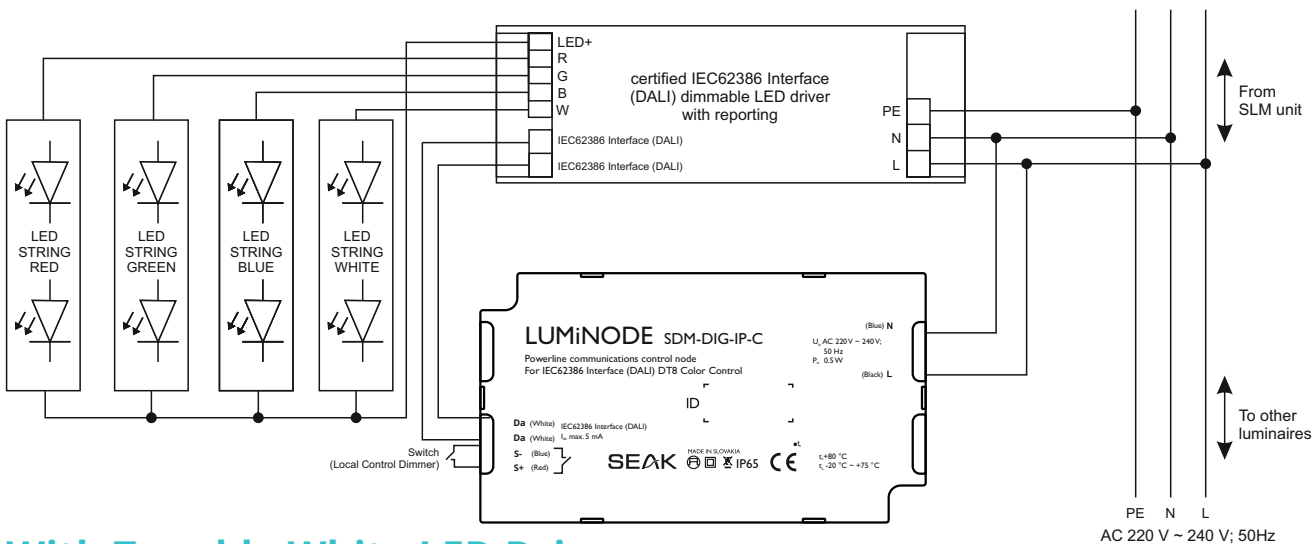

With RGBW LED Driver

With Tunable White LED Driver